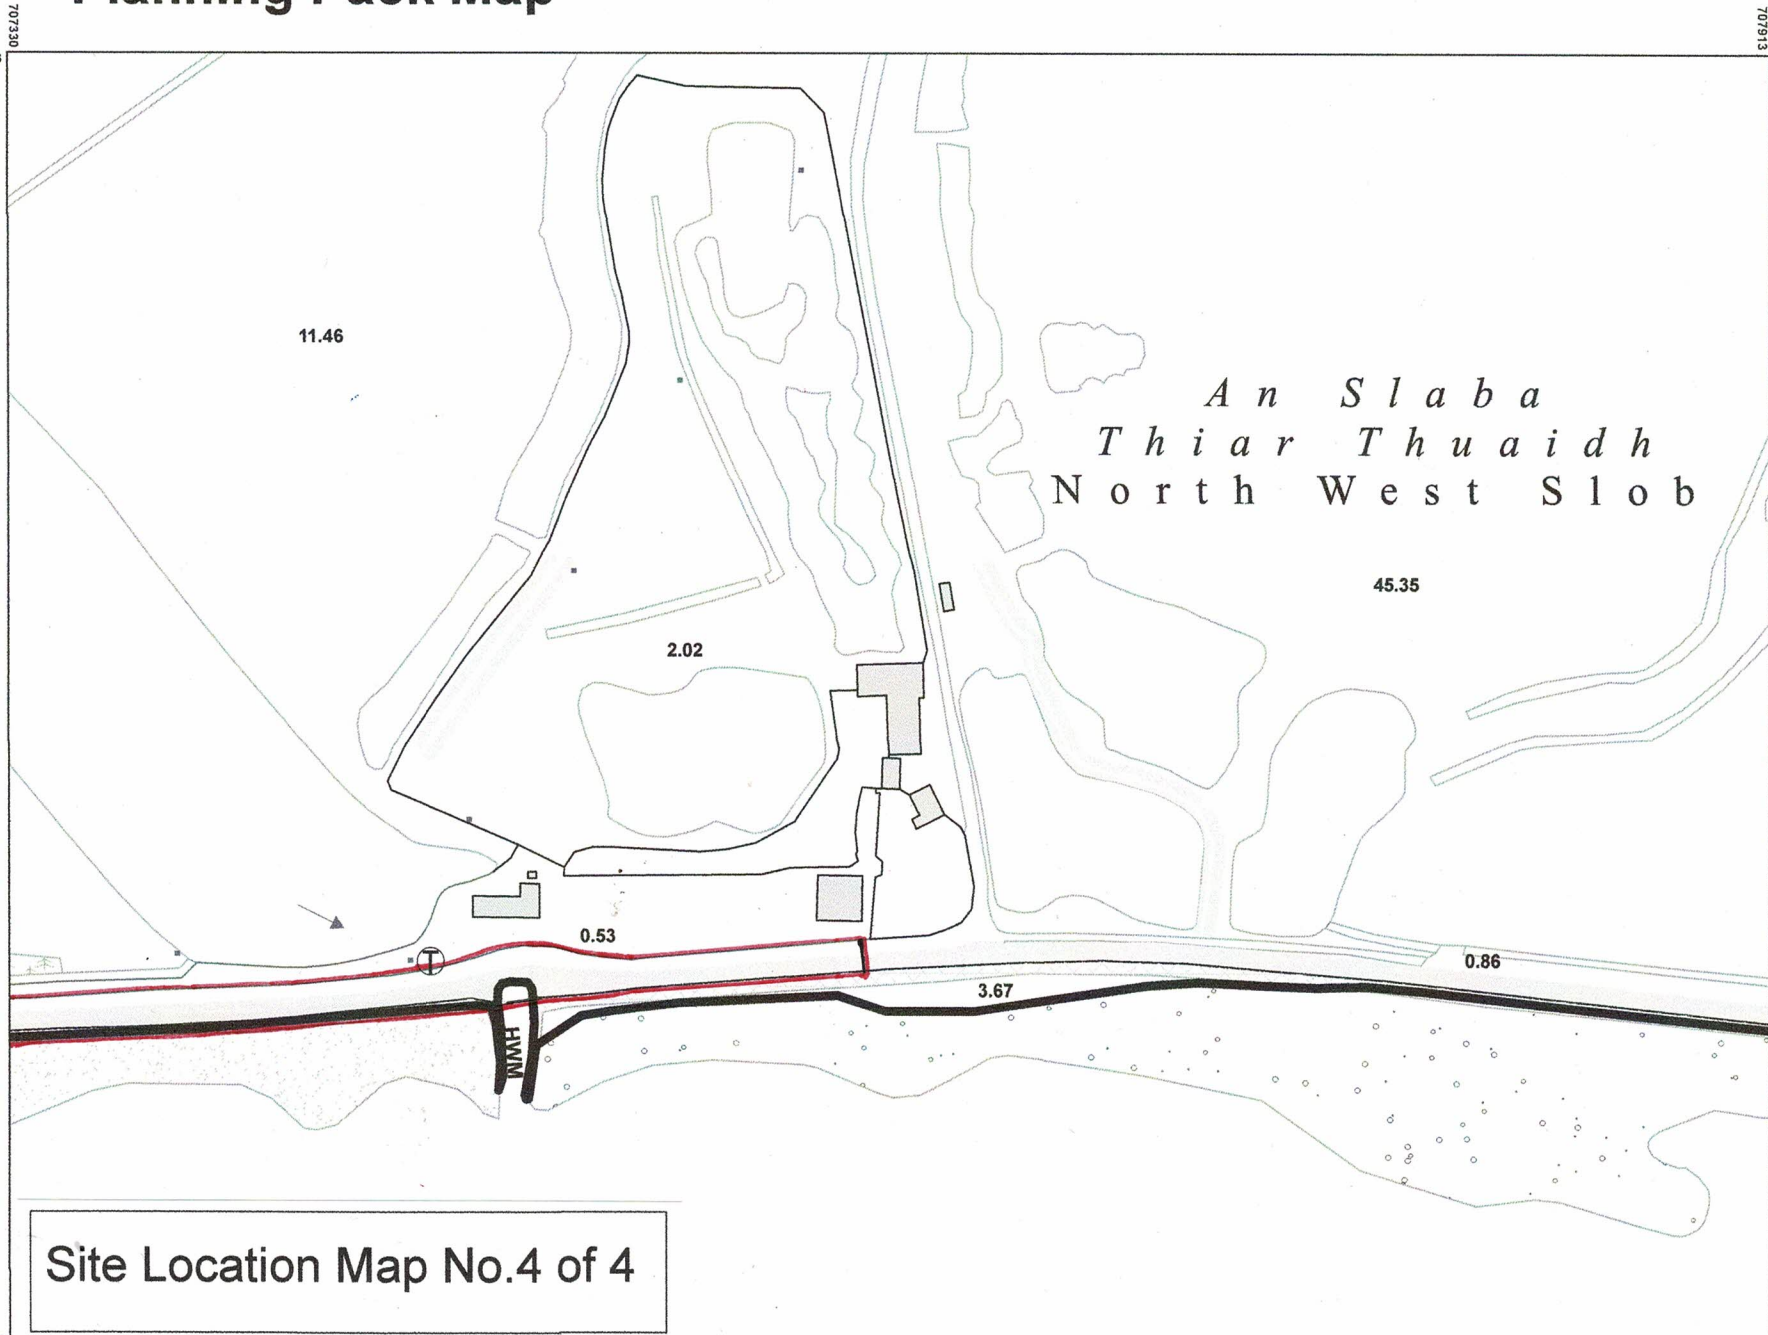

Planning Pack Map

CENTRE COORDINATES:
ITM 707622,624001

PUBLISHED: 04/07/2019
ORDER NO.: 50072068_1

MAP SERIES: 1:2,500
MAP SHEETS: 5390-D, 5451-B

COMPILED AND PUBLISHED BY:
Ordnance Survey Ireland,
Phoenix Park,
Dublin 8,
Ireland.

The representation on this map
of a road, track or footpath
is not evidence of the existence
of a right of way.

Ordnance Survey maps
never show legal property
boundaries, nor do they
show ownership of
physical features.

© Suirbhéireacht Ordanáis Éireann,
2019
© Ordnance Survey Ireland, 2019
www.osi.ie/copyright

Site Location Map No.4 of 4

OUTPUT SCALE: 1:2,500

CAPTURE RESOLUTION:
The map objects are only accurate to the
resolution at which they were captured.
Output scale is not indicative of data capture scale.
Further information is available at:
<http://www.osi.ie>; search 'Capture Resolution'