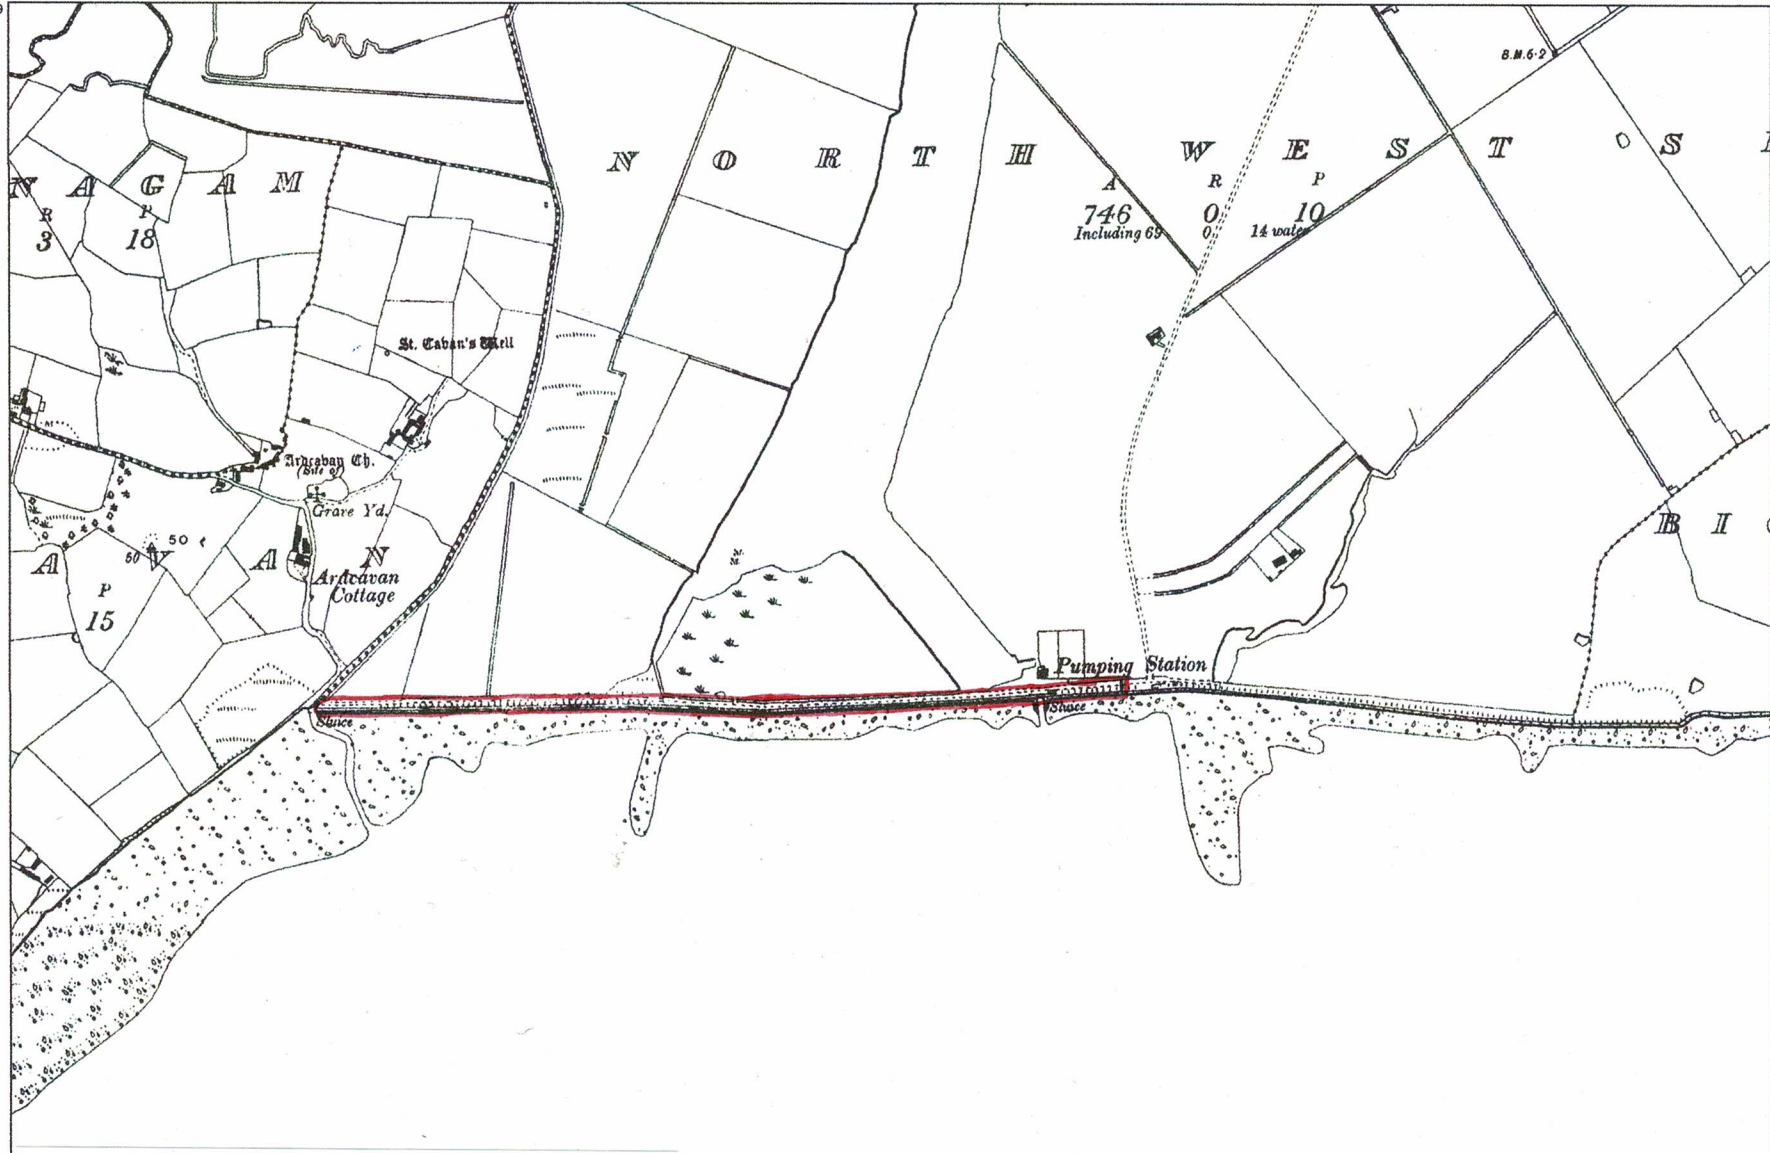

Site Location Map

Tailte
Éireann

CENTRE COORDINATES:
ITM 707281,623971

PUBLISHED: 24/10/2023
ORDER NO.: 50364412_1

MAP SERIES: 6 Inch Raster
MAP SHEETS: WX038

COMPILED AND PUBLISHED BY:
National Mapping Division of
Tailte Éireann,
Phoenix Park,
Dublin 8,
Ireland.
D08F6E4

The representation on this map
of a road, track or footpath
is not evidence of the existence
of a right of way.

Topographic maps produced by the
National Mapping Division of Tailte
Éireann never show legal property
boundaries, nor do they show
ownership of physical features.

© National Mapping Division of Tailte
Éireann, 2023. All rights reserved.

Site Location Map No.1 of 4

Ordnance Survey Ireland

OUTPUT SCALE: 1:10,560

CAPTURE RESOLUTION:
The map objects are only accurate to the
resolution at which they were captured.
Output scale is not indicative of data capture scale.
Further information is available at:
www.osi.ie; search 'Capture Resolution'

LEGEND:
To view the legend visit
www.osi.ie and search for
'Large Scale Legend'

This map was produced by
the National Mapping Division
of Tailte Éireann, formerly
Ordnance Survey Ireland (OSI)